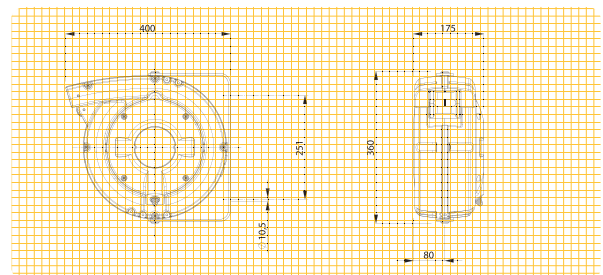

DIMENSIONS

OPTIONAL

ART. 949/PR Optional device to fasten the pivoting bracket.
/ Dispositif optional pour rendre fixe le support de fixation.
/ Feststellvorrichtung, als optional lieferbar, um die Befestigungsbügel zu fixieren. / Dispositivo opcional para mantener fija la abrazadera de fijación.

ART. 953 Roller-cable guide, necessary for ceiling applications. / Dispositif guide-cable à rouleaux, indispensable pour installations au plafond. / Rollenmundstück, nötig für Deckenmontage. / Boca guidacables con rodillos, indispensable para instalacion en suelos.

SERIE 813 HOSE REEL