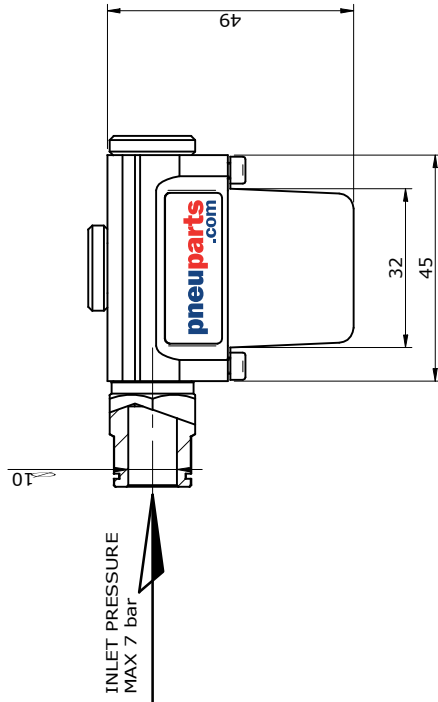

1 2 3 4 5 6

MOUNTING AIR KNIVES SIDE VIEW

MOUNTING AIR KNIVES SIDE VIEW

CONSUMPTION PERFORMANCE			
Double slot opening = 0.15 mm per slot side			
Pressure (Bar)	Air consumption (NL/min)	Air consumption (m <sup>3</sup> /h)	Thrust force measured at a distance of 200 MM (gr·cm)
1	213*	12.8*	90*
2	375*	22.5*	190*
3	528*	33.2*	300*
4	663*	31.8*	420*
5	762*	45.8*	532*
6	918*	54.8*	668*

TECHNICAL PRODUCT SHEET

AIR BLADE L=30 mm

DATE/REV	03/01/2017	SCALE	H
AUTORE/AUTR	L.Lombardi	REV	00
PESO/WEIGHT	0.000 kg		
CODICE/COE	AK30PLUS		