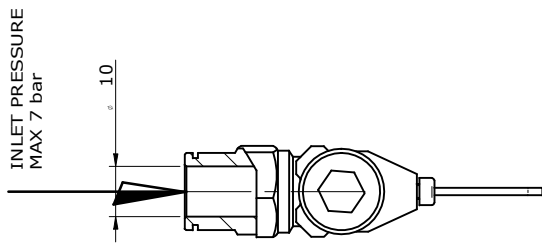

1 2 3 4 5 6

MOUNTING AIR KNIVES SIDE VIEW

MOUNTING AIR KNIVES SIDE VIEW

CONSUMPTION PERFORMANCE			
Double slot opening = 0.15 mm per slot side			
Pressure (Bar)	Air consumption (NL/min)	Air consumption (m <sup>3</sup> /h)	Thrust force measured at a distance of 200 MM (gr·cm)
1	213*	12.8*	90*
2	375*	22.5*	190*
3	528*	33.2*	300*
4	663*	31.8*	420*
5	762*	45.8*	532*
6	918*	54.8*	668*

TECHNICAL PRODUCT SHEET

AIR BLADE L=30 mm

DATE/REV	03/01/2017	SCALE	H
AUTORE/AUTR	L.Lombardi	REV	00
PESO/WEIGHT	0.000 kg		
CODICE/COE	AK30PLUS		