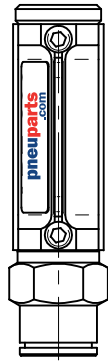

1 2 3 4 5 6

MOUNTING AIR KNIVES SIDE VIEW

MOUNTING AIR KNIVES SIDE VIEW

CONSUMPTION PERFORMANCE			
Double slot opening = 0.15 mm per slot side			
Pressure (Bar)	Air consumption (NL/min)	Air consumption (m <sup>3</sup> /h)	Thrust force measured at a distance of 200 MM (gr·cm)
1	213*	12.8*	90*
2	375*	22.5*	190*
3	528*	33.2*	300*
4	663*	31.8*	420*
5	762*	45.8*	532*
6	918*	54.8*	668*

TECHNICAL PRODUCT SHEET

AIR BLADE L=30 mm

DATE/REV	03/01/2017	SCALE	H
AUTORE/AUTR	L.Lombardi	REV	00
PESO/WEIGHT	0.000 kg		
CODICE/COE	AK30PLUS		