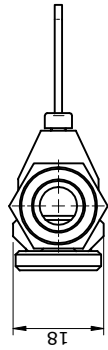

1 2 3 4 5 6

MOUNTING AIR KNIVES SIDE VIEW

MOUNTING AIR KNIVES SIDE VIEW

CONSUMPTION PERFORMANCE			
Double slot opening = 0.15 mm per slot side			
Pressure (Bar)	Air consumption (NL/min)	Air consumption (m <sup>3</sup> /h)	Thrust force measured at a distance of 200 MM (gr·cm)
1	213*	12.8*	90*
2	375*	22.5*	190*
3	528*	33.2*	300*
4	663*	31.8*	420*
5	762*	45.8*	532*
6	918*	54.8*	668*

TECHNICAL PRODUCT SHEET

AIR BLADE L=30 mm

DATE/REV	03/01/2017	SCALE	H
AUTORE/AUTR	L.Lombardi	REV	00
PESO/WEIGHT	0.000 kg		
CODICE/COE	AK30PLUS		